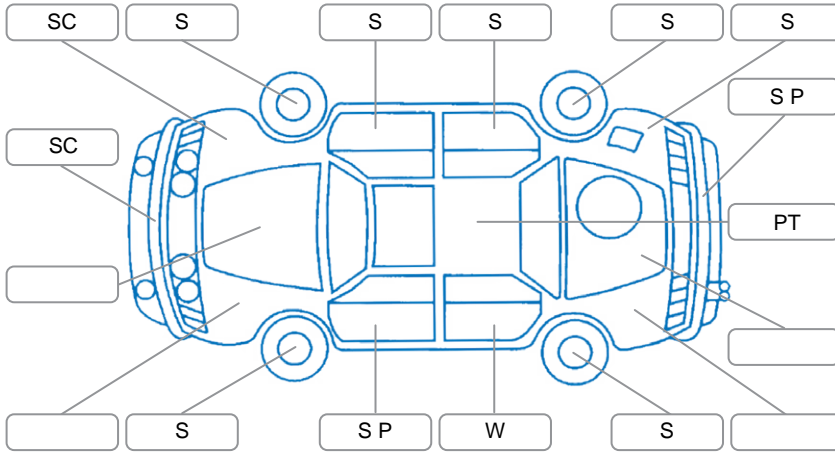

Make:	Mercedes-Benz	Model:	GLA
Body Style:	SUV	Year:	2015
Rego No.:	MKR894	Rego Expiry:	07 Jan 2027
WoF Expiry:	30 Jan 2027	Odometer:	126,699 Kms
Good No.:	27917766	VIN:	WDC1569462J141071
Next Service:	136000kms	Service History:	Yes

Key

S = Scratch R = Rust C = Crack * = Decals W = Significant scuffs
 D = Dent PT = Paint defect P = Pin dent SC = Stone Chips

Note: some defects and blemishes may not be displayed in the diagram

Body Inspection Comments