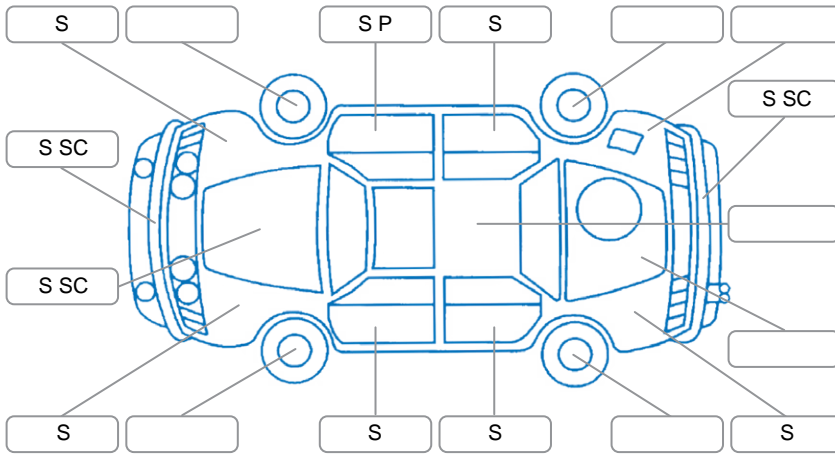

Report ID:	27,917,277	Version:	4
Created:	02 Mar 2026		

Make:	Toyota	Model:	Highlander
Body Style:	SUV	Year:	2021
Rego No.:	NMP909	Rego Expiry:	26 Feb 2026
WoF Expiry:	18 Feb 2027	Odometer:	90,405 Kms
Good No.:	27917277	VIN:	5TDDZ3FH70S875773
Next Service:	98337	Service History:	Yes

Key
 S = Scratch R = Rust C = Crack * = Decals W = Significant scuffs
 D = Dent PT = Paint defect P = Pin dent SC = Stone Chips

Note: some defects and blemishes may not be displayed in the diagram

Body Inspection Comments

RF door seal torn.

Conditions During Body Inspection

Wet

Under Carriage and Under Bonnet Inspection Comments

4WD

Interior Comments

Seats:	Good
Carpets:	Good
Panels:	Good
Dashboard:	Good

General Comments

Both key remote damaged, one key blade missing from remote

Road Conditions During Test Drive

Wet

Engine Timing Mechanism

Timing Chain

Evidence of Cam Belt Replacement

Yes No

Kms