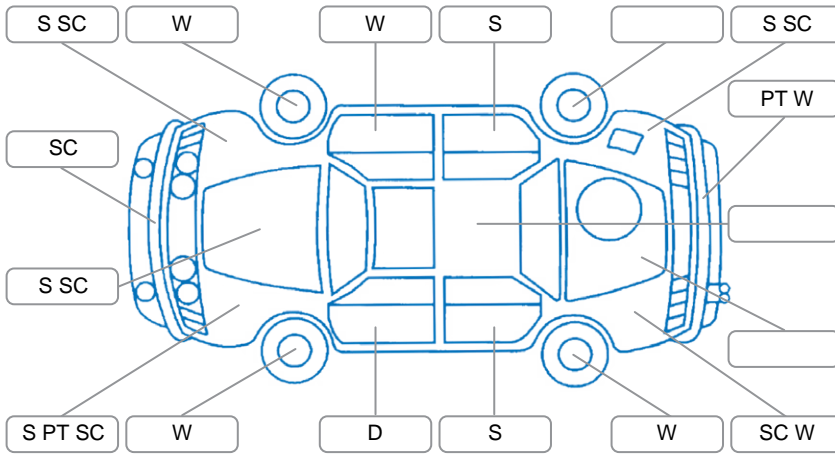

Report ID:	27,917,161	Version:	2
Created:	13 Feb 2026		

Make:	Holden	Model:	Commodore
Body Style:	Sedan	Year:	2011
Rego No.:	FWK147	Rego Expiry:	13 Aug 2026
WoF Expiry:	16 Feb 2027	Odometer:	152,105 Kms
Good No.:	27917161	VIN:	6G1EX5EV5BL524616
Next Service:	162000kms	Service History:	Yes

Key
 S = Scratch R = Rust C = Crack * = Decals W = Significant scuffs
 D = Dent PT = Paint defect P = Pin dent SC = Stone Chips

Note: some defects and blemishes may not be displayed in the diagram

Body Inspection Comments

Windscreen stone chip not in CVA

Conditions During Body Inspection

Dry

Under Carriage and Under Bonnet Inspection Comments

Interior Comments

Seats:	Good
Carpets:	Good
Panels:	Good
Dashboard:	saggy roof lining