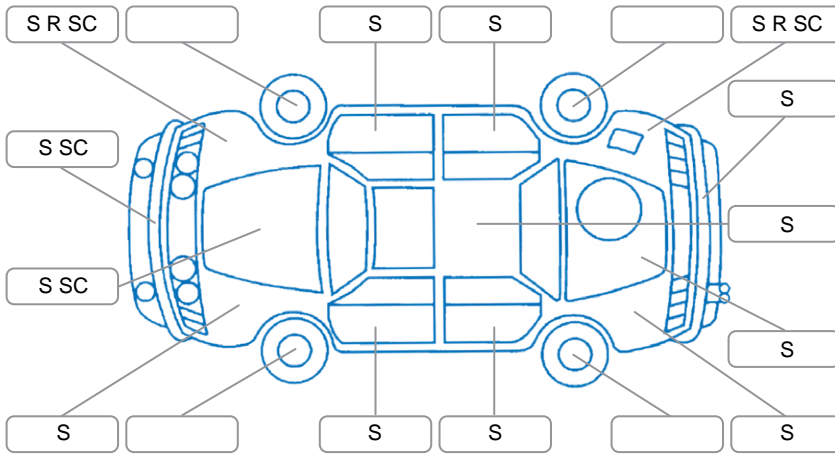

Report ID:	27,916,014	Version:	2
Created:	23 Feb 2026		

Make:	Toyota	Model:	Highlander
Body Style:	SUV	Year:	2018
Rego No.:	LKF907	Rego Expiry:	23 May 2026
WoF Expiry:	09 Mar 2027	Odometer:	100,818 Kms
Good No.:	27916014	VIN:	5TDBZ3FHX0S852415
Next Service:	102,570	Service History:	No

Key

S = Scratch R = Rust C = Crack * = Decals W = Significant scuffs
 D = Dent PT = Paint defect P = Pin dent SC = Stone Chips

Note: some defects and blemishes may not be displayed in the diagram

Body Inspection Comments

Conditions During Body Inspection: Dry

Under Carriage and Under Bonnet Inspection Comments

Interior Comments

Seats:	Average
Carpets:	Average
Panels:	Average
Dashboard:	Average

General Comments

Road Conditions During Test Drive	Dry	
Engine Timing Mechanism	Timing Chain	
Evidence of Cam Belt Replacement	<input type="checkbox"/> Yes <input type="checkbox"/> No	Kms
Inspected by:	Samuel Weir	
Published by:	Samuel Weir	
Inspection Date:	16 Jan 2026	