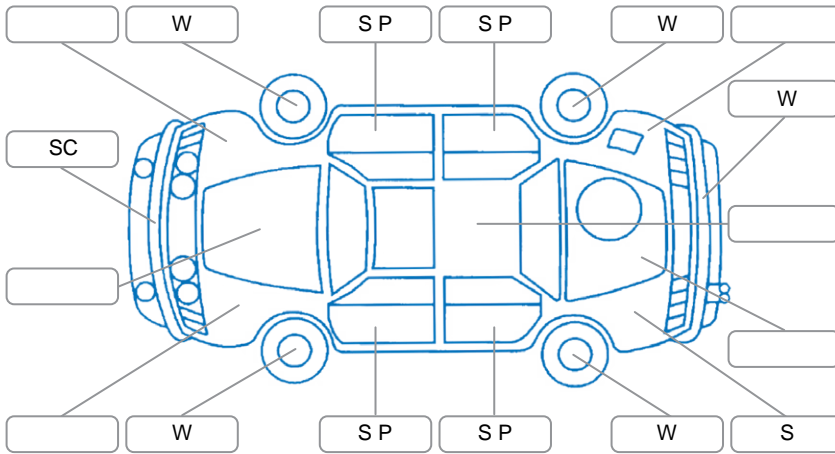

Report ID:	27,911,555	Version:	2
Created:	01 Apr 2026		

Make:	Mercedes-Benz	Model:	MI350
Body Style:	Wagon	Year:	2015
Rego No.:	KAQ255	Rego Expiry:	21 Feb 2026
WoF Expiry:	15 Apr 2027	Odometer:	148,373 Kms
Good No.:	27911555	VIN:	WDC1660242A545176
Next Service:	14/5/26 or 156586km	Service History:	No

### Key

S = Scratch    R = Rust    C = Crack    \* = Decals    W = Significant scuffs  
 D = Dent    PT = Paint defect    P = Pin dent    SC = Stone Chips

Note: some defects and blemishes may not be displayed in the diagram