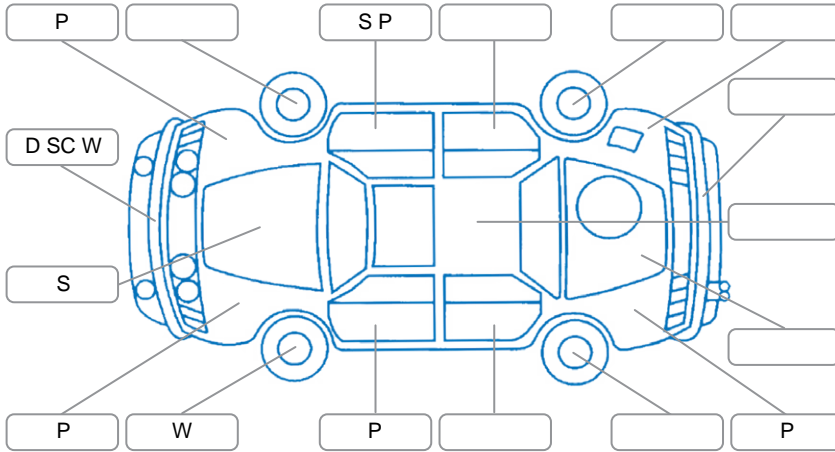

Report ID:	27,907,197	Version:	4
Created:	26 Mar 2026		

Make:	Holden	Model:	Cruze
Body Style:	Sedan	Year:	2013
Rego No.:	GSR46	Rego Expiry:	19 May 2026
WoF Expiry:	08 Apr 2027	Odometer:	140,814 Kms
Good No.:	27907197	VIN:	6G1PE5E57DL819086
Next Service:	6/3/27 or 150820kms	Service History:	Yes

Key

S = Scratch R = Rust C = Crack * = Decals W = Significant scuffs
 D = Dent PT = Paint defect P = Pin dent SC = Stone Chips

Note: some defects and blemishes may not be displayed in the diagram

Body Inspection Comments

Conditions During Body Inspection

Dry

Under Carriage and Under Bonnet Inspection Comments

Interior Comments

Seats:	Good
Carpets:	Good
Panels:	Good
Dashboard:	Good

General Comments

Vehicle drove well.

Road Conditions During Test Drive	Dry	
Engine Timing Mechanism	Cambelt	
Evidence of Cam Belt Replacement	<input type="checkbox"/> Yes	<input checked="" type="checkbox"/> No
Inspected by:	Jayden Roxburgh	
Published by:	Jayden Roxburgh	
Inspection Date:	26 Mar 2026	