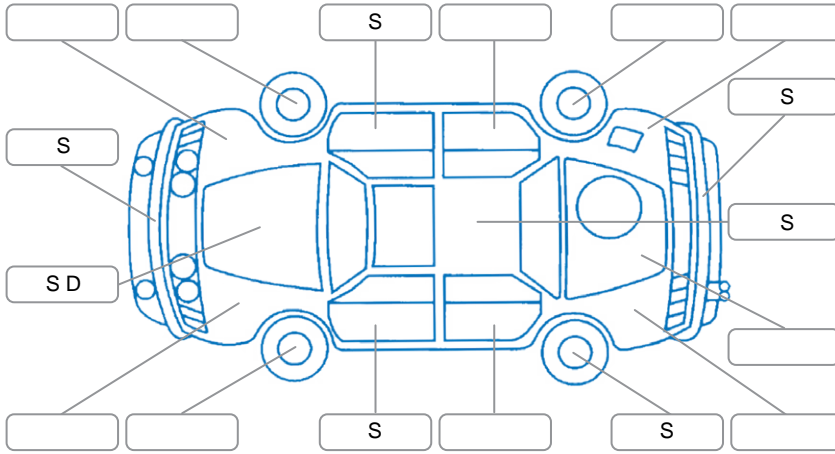

Report ID:	27,904,378	Version:	3
Created:	24 Apr 2026		

Make:	Mini	Model:	Clubman
Body Style:	Sedan	Year:	2017
Rego No.:	KLM822	Rego Expiry:	11 Feb 2026
WoF Expiry:	13 Oct 2026	Odometer:	120,846 Kms
Good No.:	27904378	VIN:	WMWLN720602F25394
Next Service:	130000	Service History:	No

Key

S = Scratch R = Rust C = Crack * = Decals W = Significant scuffs
 D = Dent PT = Paint defect P = Pin dent SC = Stone Chips

Note: some defects and blemishes may not be displayed in the diagram

Body Inspection Comments

minor stone chips as expected for age and mileage.

Conditions During Body Inspection

Dry

Under Carriage and Under Bonnet Inspection Comments

Interior Comments

Seats:	Average
Carpets:	Average
Panels:	Average
Dashboard:	Average