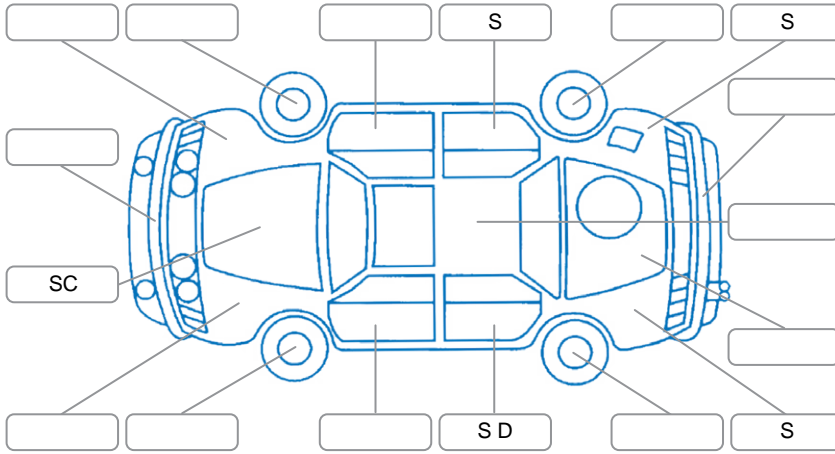

Report ID:	27,900,825	Version:	1
Created:	13 Apr 2026		

Make:	Toyota	Model:	Alphard
Body Style:	Wagon	Year:	2013
Rego No.:		Rego Expiry:	
WoF Expiry:	02 Apr 2027	Odometer:	68,031 Kms
Good No.:	27900825	VIN:	7AT0H64EX26274995
Next Service:	78100	Service History:	No

Key

S = Scratch R = Rust C = Crack * = Decals W = Significant scuffs
 D = Dent PT = Paint defect P = Pin dent SC = Stone Chips

Note: some defects and blemishes may not be displayed in the diagram

Body Inspection Comments

Conditions During Body Inspection: Dry

Under Carriage and Under Bonnet Inspection Comments

Interior Comments

Seats:	Good
Carpets:	Good
Panels:	Good
Dashboard:	Average

General Comments

Road Conditions During Test Drive	Wet
Engine Timing Mechanism	Timing Chain
Evidence of Cam Belt Replacement	<input type="checkbox"/> Yes <input type="checkbox"/> No Kms
Inspected by:	Chris Buckley
Published by:	Jeremy Hutchings
Inspection Date:	13 Apr 2026