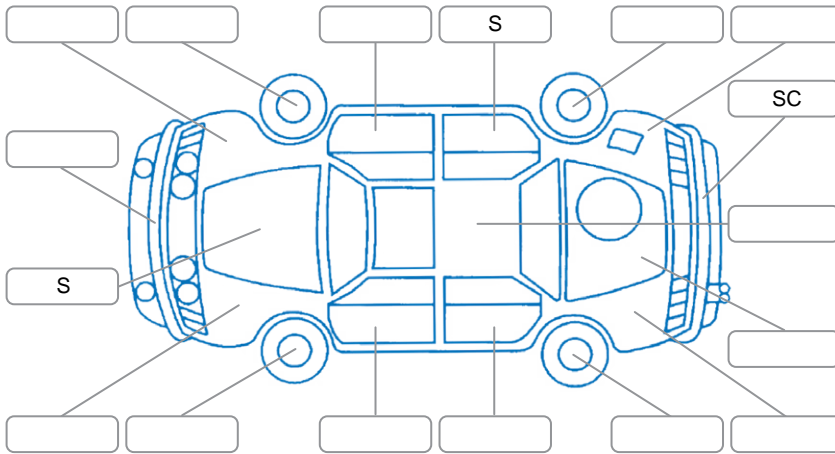

Report ID:	27,900,792	Version:	1
Created:	27 Mar 2026		

Make:	Nissan	Model:	Serena
Body Style:	Wagon	Year:	2015
Rego No.:		Rego Expiry:	
WoF Expiry:	19 Mar 2027	Odometer:	89,664 Kms
Good No.:	27900792	VIN:	7AT0DH3FX26120276
Next Service:	99662	Service History:	No

**Key**  
 S = Scratch    R = Rust    C = Crack    \* = Decals    W = Significant scuffs  
 D = Dent    PT = Paint defect    P = Pin dent    SC = Stone Chips

Note: some defects and blemishes may not be displayed in the diagram