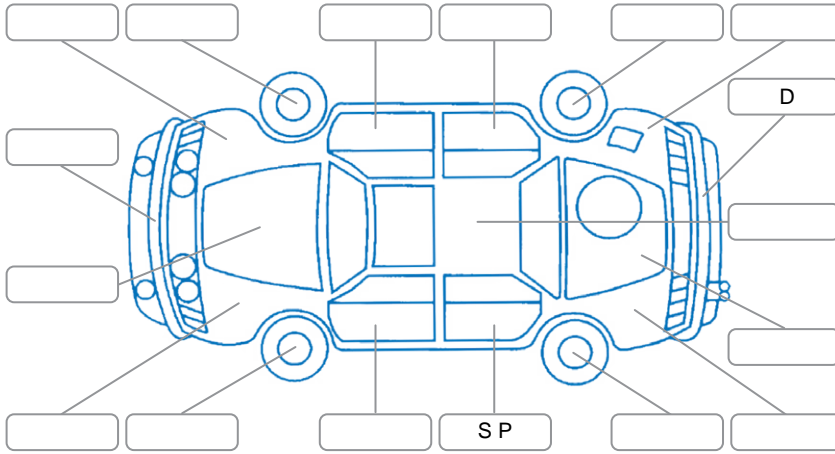

Report ID:	27,900,785	Version:	4
Created:	27 Mar 2026		

Make:	Subaru	Model:	Levorg
Body Style:	Wagon	Year:	2014
Rego No.:		Rego Expiry:	
WoF Expiry:	17 Mar 2027	Odometer:	82,931 Kms
Good No.:	27900785	VIN:	7AT0GF22X26011283
Next Service:	93000	Service History:	No

**Key**

S = Scratch    R = Rust    C = Crack    \* = Decals    W = Significant scuffs  
 D = Dent    PT = Paint defect    P = Pin dent    SC = Stone Chips

Note: some defects and blemishes may not be displayed in the diagram