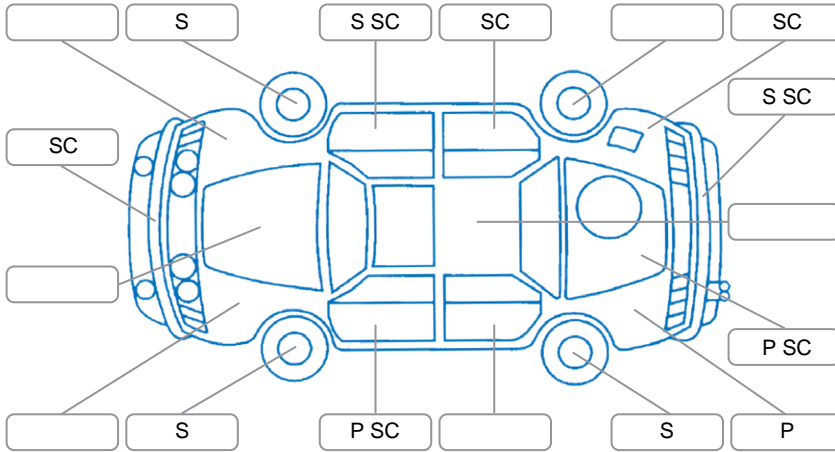

Report ID:	27,900,632	Version:	2
Created:	09 Apr 2026		

Make:	Toyota	Model:	Vellfire
Body Style:	Wagon	Year:	2012
Rego No.:		Rego Expiry:	
WoF Expiry:	23 Mar 2027	Odometer:	127,282 Kms
Good No.:	27900632	VIN:	7AT0H65MX26197749
Next Service:	137,000 Kms	Service History:	No

**Key**

S = Scratch    R = Rust    C = Crack    \* = Decals    W = Significant scuffs  
 D = Dent    PT = Paint defect    P = Pin dent    SC = Stone Chips

Note: some defects and blemishes may not be displayed in the diagram

One seat rail end cap missing.

Road Conditions During Test Drive	Dry
Engine Timing Mechanism	Timing Chain
Evidence of Cam Belt Replacement	<input type="checkbox"/> Yes <input type="checkbox"/> No    Kms
Inspected by:	Troy Smith
Published by:	Shanna Bullion
Inspection Date:	25 Mar 2026