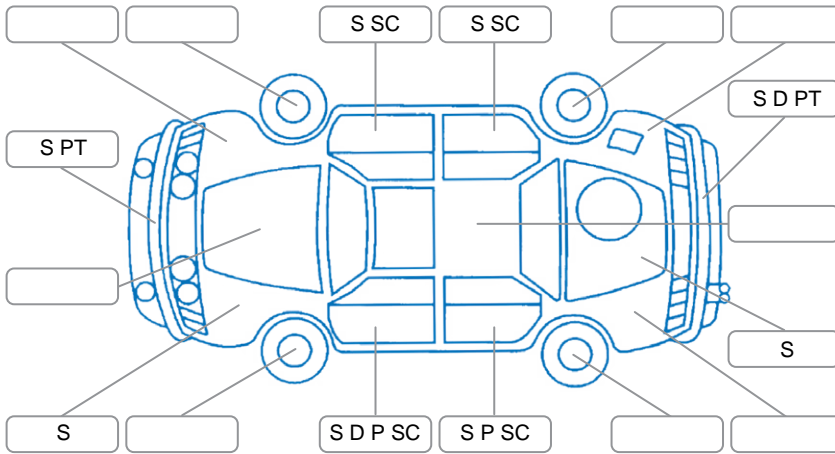

Report ID:	27,900,621	Version:	3
Created:	01 May 2026		

Make:	Toyota	Model:	Vellfire
Body Style:	Wagon	Year:	2014
Rego No.:		Rego Expiry:	
WoF Expiry:	15 Apr 2027	Odometer:	69,798 Kms
Good No.:	27900621	VIN:	7AT0H65MX26333792
Next Service:	79,794 Kms	Service History:	No

**Key**  
 S = Scratch    R = Rust    C = Crack    \* = Decals    W = Significant scuffs  
 D = Dent    PT = Paint defect    P = Pin dent    SC = Stone Chips

Note: some defects and blemishes may not be displayed in the diagram

### General Comments

Third row middle seat head rest located in rear seat pocket.

Road Conditions During Test Drive	Dry	
Engine Timing Mechanism	Timing Chain	
Evidence of Cam Belt Replacement	<input type="checkbox"/> Yes <input type="checkbox"/> No	Kms
Inspected by:	Troy Smith	
Published by:	Shanna Bullion	
Inspection Date:	16 Apr 2026	