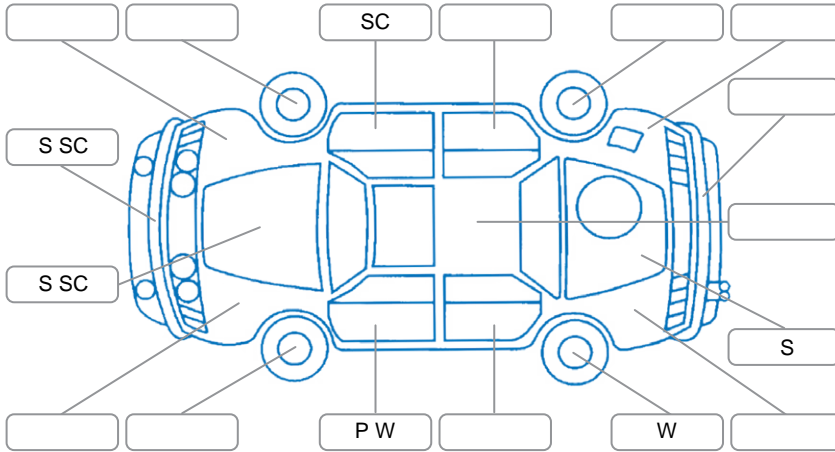

Key

S = Scratch R = Rust C = Crack * = Decals W = Significant scuffs
 D = Dent PT = Paint defect P = Pin dent SC = Stone Chips

Note: some defects and blemishes may not be displayed in the diagram

Body Inspection Comments

Windscreen stone chip not in CVA

Conditions During Body Inspection

Dry

Under Carriage and Under Bonnet Inspection Comments

Interior Comments

Seats:	Average
Carpets:	Average
Panels:	Average
Dashboard:	Average