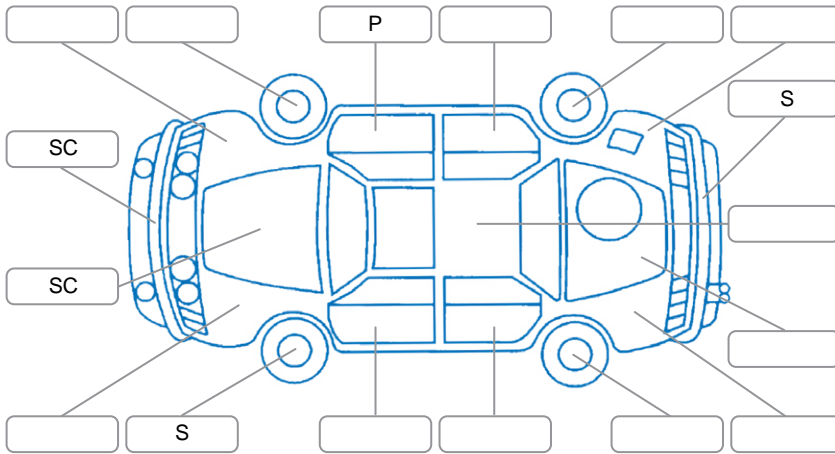

Key
 S = Scratch R = Rust C = Crack * = Decals W = Significant scuffs
 D = Dent PT = Paint defect P = Pin dent SC = Stone Chips

Note: some defects and blemishes may not be displayed in the diagram

Body Inspection Comments

Conditions During Body Inspection: Dry

Under Carriage and Under Bonnet Inspection Comments

Interior Comments

Seats:	Good
Carpets:	Good
Panels:	Good
Dashboard:	Good

General Comments

Road Conditions During Test Drive	Dry
Engine Timing Mechanism	Timing Chain
Evidence of Cam Belt Replacement	<input type="checkbox"/> Yes <input type="checkbox"/> No Kms
Inspected by:	LukaAjitvan Woerden
Published by:	Cody O'Neill
Inspection Date:	14 Jan 2026