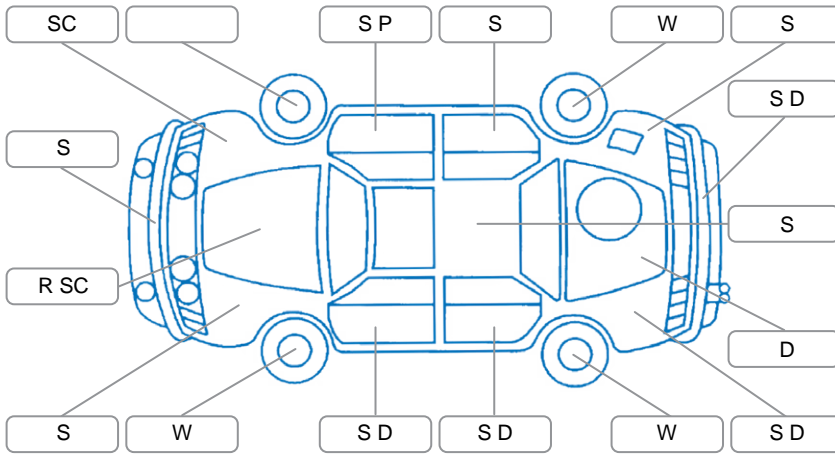

Report ID:	27,890,707	Version:	1
Created:	06 Jan 2026		

Make:	Mazda	Model:	Axela
Body Style:	Hatchback	Year:	2009
Rego No.:	LQD859	Rego Expiry:	28 Feb 2026
WoF Expiry:	05 Aug 2026	Odometer:	225,310 Kms
Good No.:	27890707	VIN:	7AT0C13JX18331957
Next Service:	231,000 kms	Service History:	No

Key
 S = Scratch R = Rust C = Crack * = Decals W = Significant scuffs
 D = Dent PT = Paint defect P = Pin dent SC = Stone Chips

Note: some defects and blemishes may not be displayed in the diagram

Body Inspection Comments