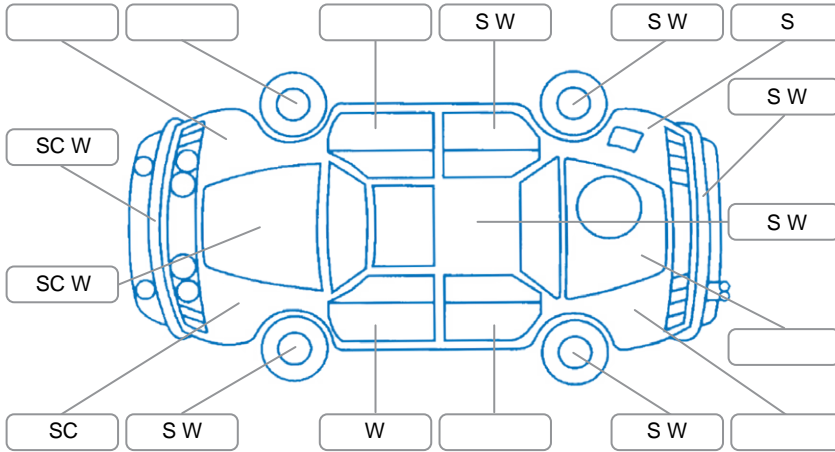

Report ID:	27,890,321	Version:	3
Created:	05 Feb 2026		

Make:	Honda	Model:	Odyssey
Body Style:	Wagon	Year:	2020
Rego No.:	QKH440	Rego Expiry:	15 Feb 2026
WoF Expiry:	13 Feb 2027	Odometer:	53,000 Kms
Good No.:	27890321	VIN:	7AT08G61X24301484
Next Service:	62,000 kms	Service History:	No

Key
 S = Scratch R = Rust C = Crack * = Decals W = Significant scuffs
 D = Dent PT = Paint defect P = Pin dent SC = Stone Chips

Note: some defects and blemishes may not be displayed in the diagram

Body Inspection Comments