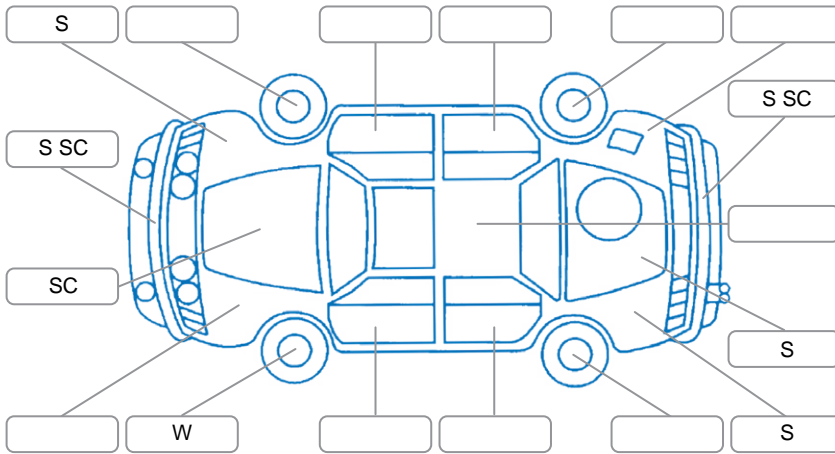

Report ID:	27,890,268	Version:	3
Created:	27 Mar 2026		

Make:	Fiat	Model:	Punto
Body Style:	Hatchback	Year:	2015
Rego No.:	JNH964	Rego Expiry:	02 Oct 2026
WoF Expiry:	12 Feb 2027	Odometer:	49,390 Kms
Good No.:	27890268	VIN:	ZFA19900000979021
Next Service:	59400	Service History:	No

Key

S = Scratch R = Rust C = Crack * = Decals W = Significant scuffs
 D = Dent PT = Paint defect P = Pin dent SC = Stone Chips

Note: some defects and blemishes may not be displayed in the diagram

Body Inspection Comments

Minor stonechips on windscreen

Conditions During Body Inspection

Dry

Under Carriage and Under Bonnet Inspection Comments

Front wheel drive

Interior Comments

Seats:	Good
Carpets:	Good
Panels:	Good
Dashboard:	Good