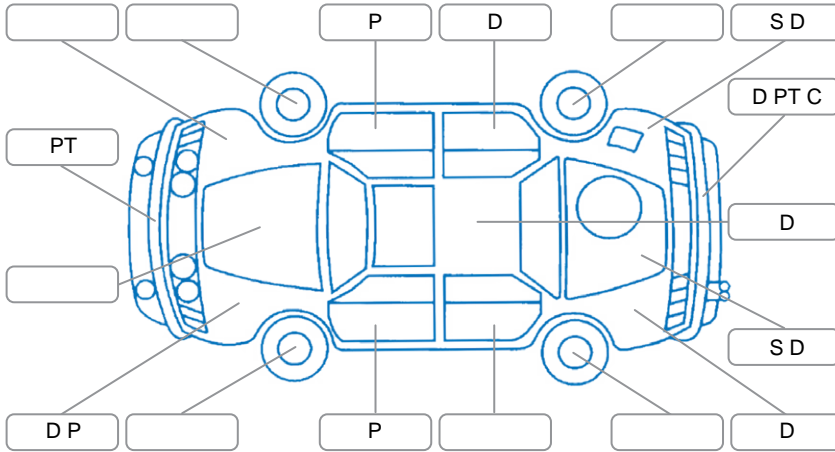

Report ID:	27,889,771	Version:	3
Created:	03 Mar 2026		

Make:	Toyota	Model:	Voxy
Body Style:	Wagon	Year:	2005
Rego No.:	NES801	Rego Expiry:	27 May 2026
WoF Expiry:	23 Jan 2027	Odometer:	203,755 Kms
Good No.:	27889771	VIN:	7AT0H64FX20416571
Next Service:	213000 kms	Service History:	No

Key

S = Scratch R = Rust C = Crack * = Decals W = Significant scuffs
 D = Dent PT = Paint defect P = Pin dent SC = Stone Chips

Note: some defects and blemishes may not be displayed in the diagram

Body Inspection Comments

Conditions During Body Inspection: Dry

Under Carriage and Under Bonnet Inspection Comments

Interior Comments

Seats:	Average
Carpets:	Average
Panels:	Average
Dashboard:	Average

General Comments

8 seats.

Road Conditions During Test Drive	Dry	
Engine Timing Mechanism	Timing Chain	
Evidence of Cam Belt Replacement	<input type="checkbox"/> Yes <input type="checkbox"/> No	Kms
Inspected by:	Eleoit Kumar	
Published by:	Sam Huang	
Inspection Date:	08 Jan 2026	