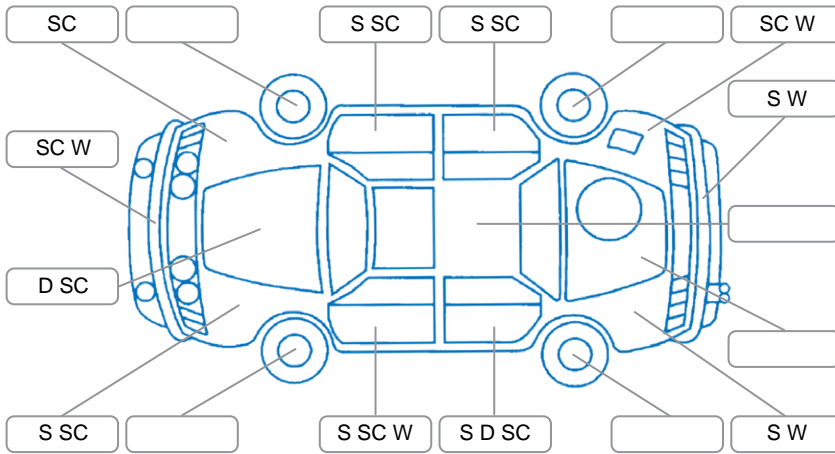

Report ID:	27,887,363	Version:	5
Created:	30 Apr 2026		

Make:	BMW	Model:	X3
Body Style:	Wagon	Year:	2016
Rego No.:	PTT903	Rego Expiry:	19 Feb 2026
WoF Expiry:	14 May 2027	Odometer:	138,603 Kms
Good No.:	27887363	VIN:	WBAWY320200N96615
Next Service:	147,700	Service History:	No

Key

S = Scratch R = Rust C = Crack * = Decals W = Significant scuffs
 D = Dent PT = Paint defect P = Pin dent SC = Stone Chips

Note: some defects and blemishes may not be displayed in the diagram

Body Inspection Comments