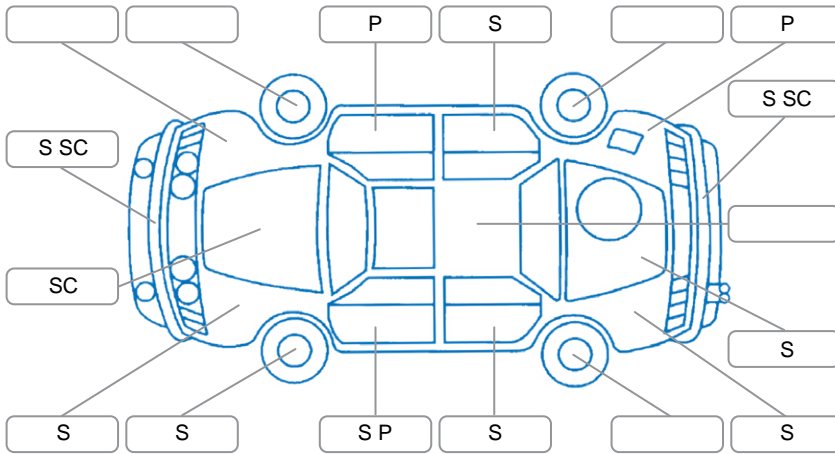

Report ID:	27,884,734	Version:	1
Created:	15 Jan 2026		

Make:	Mazda	Model:	MPV
Body Style:	Wagon	Year:	2008
Rego No.:	KEH630	Rego Expiry:	09 May 2026
WoF Expiry:	06 Dec 2026	Odometer:	197,316 Kms
Good No.:	27884734	VIN:	7AT0C11EX16162730
Next Service:	204000	Service History:	No

Key

S = Scratch R = Rust C = Crack * = Decals W = Significant scuffs
 D = Dent PT = Paint defect P = Pin dent SC = Stone Chips

Note: some defects and blemishes may not be displayed in the diagram

Body Inspection Comments