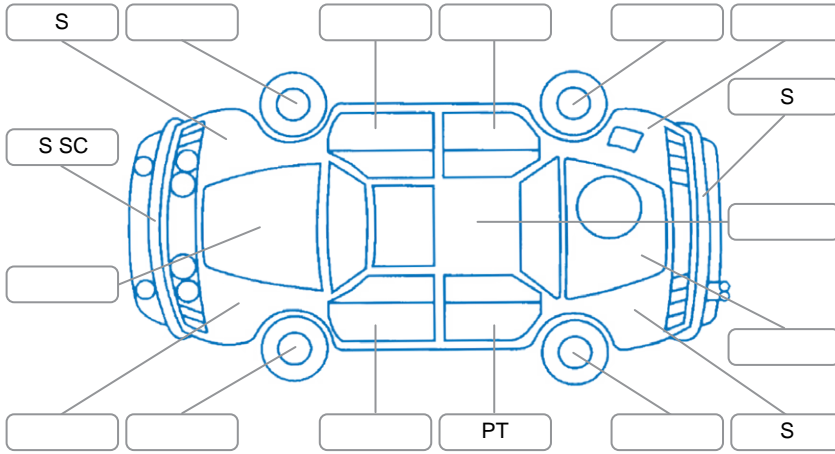

Report ID:	27,881,270	Version:	4
Created:	26 May 2026		

Make:	Toyota	Model:	Landcruiser Prado
Body Style:	Wagon	Year:	2004
Rego No.:	RRH473	Rego Expiry:	28 Aug 2026
WoF Expiry:	17 Feb 2027	Odometer:	397,683 Kms
Good No.:	27881270	VIN:	JTEBY29J400024564
Next Service:	407683	Service History:	No

Key

S = Scratch R = Rust C = Crack * = Decals W = Significant scuffs
 D = Dent PT = Paint defect P = Pin dent SC = Stone Chips

Note: some defects and blemishes may not be displayed in the diagram

Body Inspection Comments

Conditions During Body Inspection: Wet

Under Carriage and Under Bonnet Inspection Comments

Interior Comments

Seats:	Good
Carpets:	Good
Panels:	Good
Dashboard:	Dash Cracked

General Comments

Road Conditions During Test Drive	Wet		
Engine Timing Mechanism	Cambelt		
Evidence of Cam Belt Replacement	<input checked="" type="checkbox"/> Yes	<input type="checkbox"/> No	297,000 Kms
Inspected by:	James Scott		
Published by:	Desian Robb		
Inspection Date:	20 May 2026		