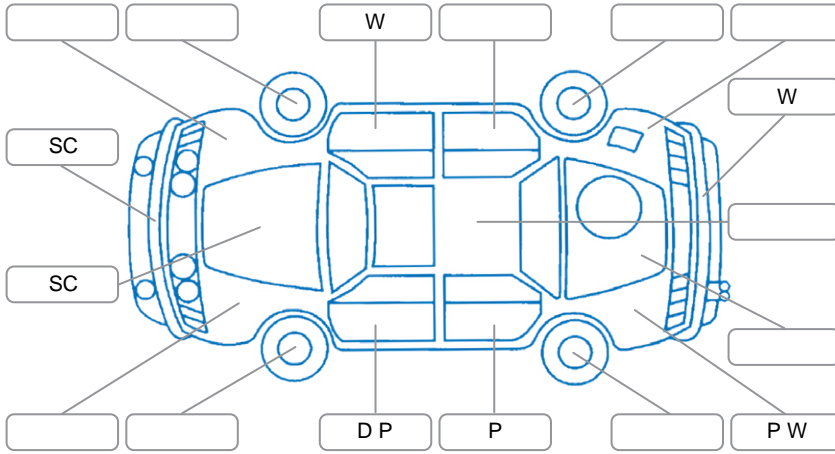

Report ID:	27,878,914	Version:	9
Created:	01 Apr 2026		

Make:	KIA	Model:	Sportage
Body Style:	SUV	Year:	2018
Rego No.:	LGY419	Rego Expiry:	29 Jun 2026
WoF Expiry:	03 Apr 2027	Odometer:	141,344 Kms
Good No.:	27878914	VIN:	KNAPM813SH7404333
Next Service:	148,000 Kms	Service History:	Yes

Key
 S = Scratch R = Rust C = Crack * = Decals W = Significant scuffs
 D = Dent PT = Paint defect P = Pin dent SC = Stone Chips

Note: some defects and blemishes may not be displayed in the diagram

Body Inspection Comments