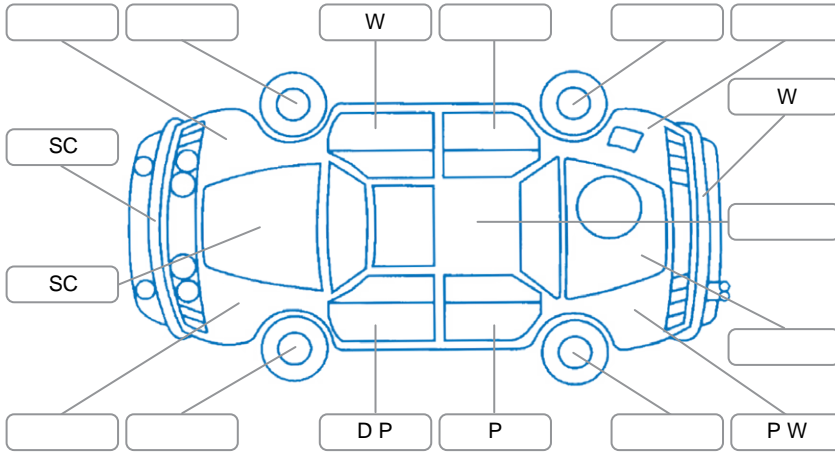

Report ID:	27,878,914	Version:	10
Created:	24 Jun 2026		

Make:	KIA	Model:	Sportage
Body Style:	SUV	Year:	2018
Rego No.:	LGY419	Rego Expiry:	29 Jun 2026
WoF Expiry:	08 Jul 2027	Odometer:	141,400 Kms
Good No.:	27878914	VIN:	KNAPM813SH7404333
Next Service:	148,000 Kms	Service History:	Yes

**Key**

S = Scratch    R = Rust    C = Crack    \* = Decals    W = Significant scuffs  
 D = Dent    PT = Paint defect    P = Pin dent    SC = Stone Chips

Note: some defects and blemishes may not be displayed in the diagram