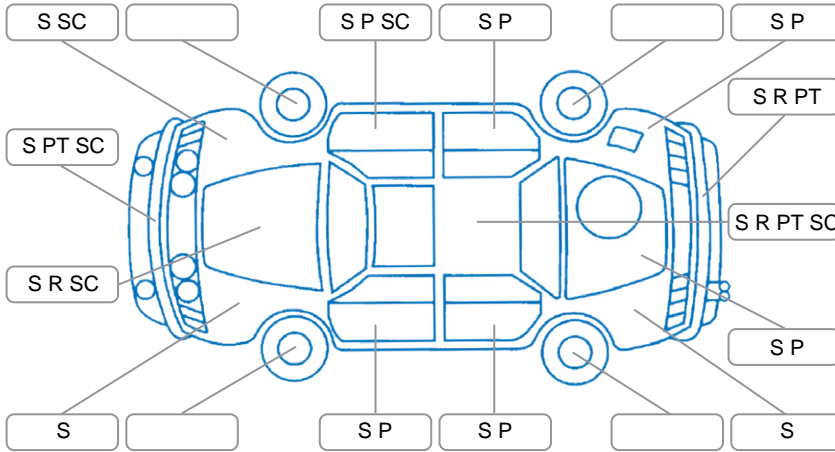

Report ID:	27,878,587	Version:	1
Created:	06 Jan 2026		

Make:	Great Wall	Model:	V-Series
Body Style:	Utility	Year:	2014
Rego No.:	HUK802	Rego Expiry:	28 Apr 2026
WoF Expiry:	18 Nov 2026	Odometer:	146,979 Kms
Good No.:	27878587	VIN:	LGWCB3173EB625175
Next Service:	148,172	Service History:	Yes

Key

S = Scratch R = Rust C = Crack * = Decals W = Significant scuffs
 D = Dent PT = Paint defect P = Pin dent SC = Stone Chips

Note: some defects and blemishes may not be displayed in the diagram

Body Inspection Comments

Conditions During Body Inspection: Dry

Under Carriage and Under Bonnet Inspection Comments

Oil Leak
 Rear Bumper Rust on Underside

Interior Comments

Seats:	Average
Carpets:	Average
Panels:	Average
Dashboard:	Average