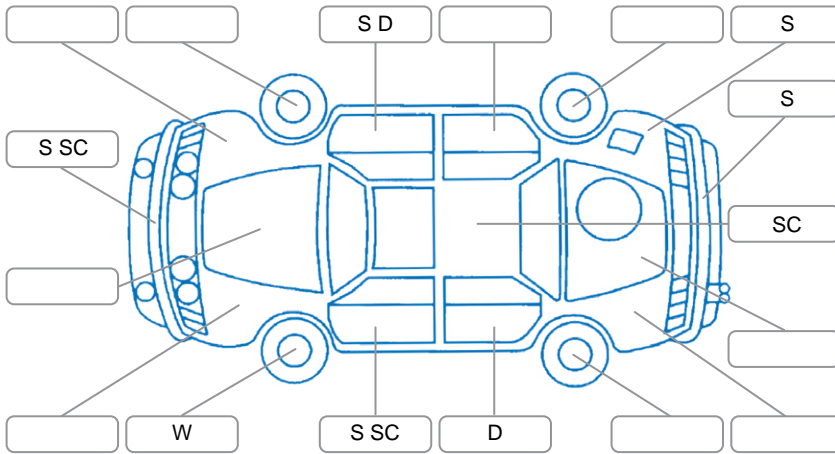

Make:	Nissan	Model:	Navara
Body Style:	Utility	Year:	2021
Rego No.:	NKN495	Rego Expiry:	07 Mar 2026
WoF Expiry:	30 Jan 2027	Odometer:	98,800 Kms
Good No.:	27875061	VIN:	MNTCBAD23A0000290
Next Service:	113350	Service History:	Yes

Key
 S = Scratch R = Rust C = Crack * = Decals W = Significant scuffs
 D = Dent PT = Paint defect P = Pin dent SC = Stone Chips

Note: some defects and blemishes may not be displayed in the diagram

Body Inspection Comments

Conditions During Body Inspection: Dry Wet

Under Carriage and Under Bonnet Inspection Comments

Rear wheel drive
 Underbody rust(front chassis)

Interior Comments

Seats:	Good
Carpets:	Good
Panels:	Good
Dashboard:	Good