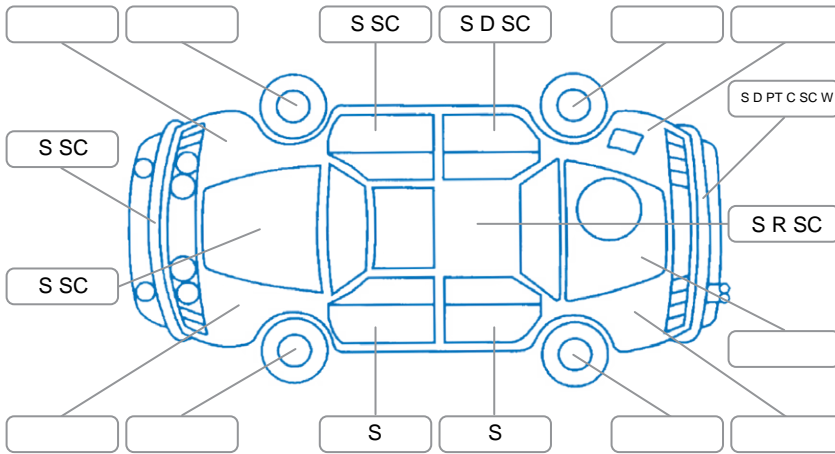

Key
 S = Scratch R = Rust C = Crack * = Decals W = Significant scuffs
 D = Dent PT = Paint defect P = Pin dent SC = Stone Chips

Note: some defects and blemishes may not be displayed in the diagram

Body Inspection Comments

Hole in rear bumper

Conditions During Body Inspection

Under Carriage and Under Bonnet Inspection Comments

Interior Comments

Seats:	Average
Carpets:	Average
Panels:	Average
Dashboard:	Average

General Comments