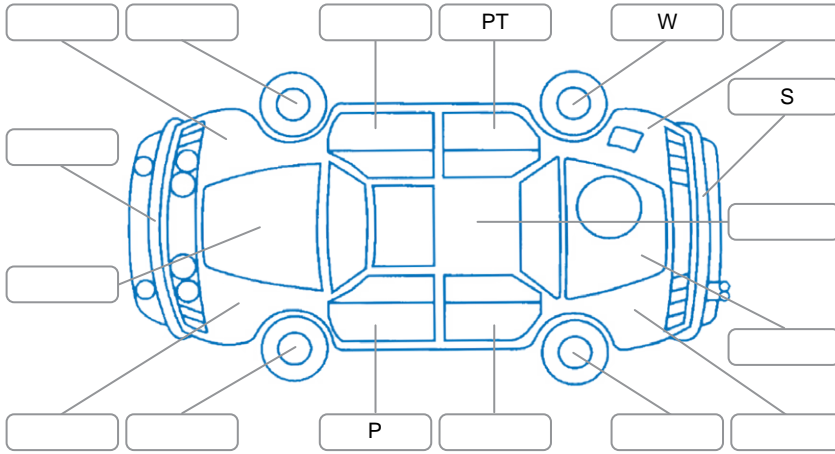

Report ID:	27,871,568	Version:	2
Created:	16 Apr 2026		

Make:	Nissan	Model:	Dualis
Body Style:	Hatchback	Year:	2013
Rego No.:		Rego Expiry:	
WoF Expiry:	25 Mar 2027	Odometer:	76,149 Kms
Good No.:	27871568	VIN:	7AT0DH7HX26351831
Next Service:	86200	Service History:	No

**Key**

S = Scratch    R = Rust    C = Crack    \* = Decals    W = Significant scuffs  
 D = Dent    PT = Paint defect    P = Pin dent    SC = Stone Chips

Note: some defects and blemishes may not be displayed in the diagram