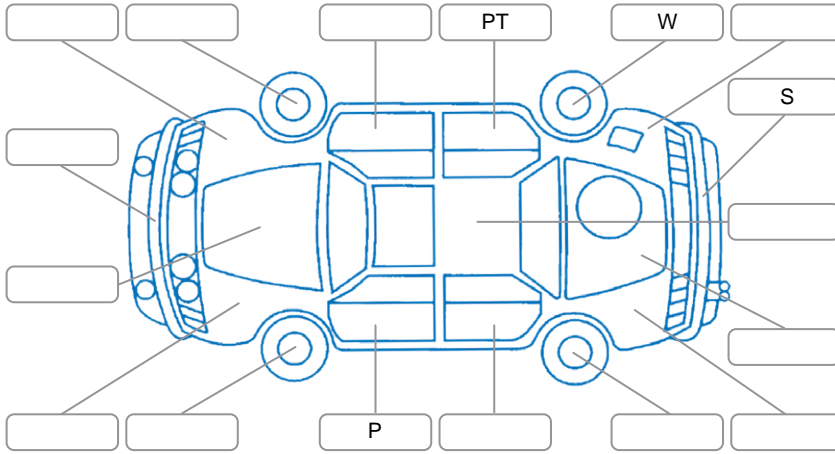

Report ID:	27,871,568	Version:	1
Created:	31 Mar 2026		

Make:	Nissan	Model:	Dualis
Body Style:	Hatchback	Year:	2013
Rego No.:		Rego Expiry:	
WoF Expiry:	25 Mar 2027	Odometer:	76,149 Kms
Good No.:	27871568	VIN:	7AT0DH7HX26351831
Next Service:	86200	Service History:	No

Key
 S = Scratch R = Rust C = Crack * = Decals W = Significant scuffs
 D = Dent PT = Paint defect P = Pin dent SC = Stone Chips

Note: some defects and blemishes may not be displayed in the diagram

Body Inspection Comments

Conditions During Body Inspection: Dry

Under Carriage and Under Bonnet Inspection Comments

Interior Comments

Seats:	Average
Carpets:	Average
Panels:	Average
Dashboard:	Good

General Comments

Road Conditions During Test Drive	Dry		
Engine Timing Mechanism	Timing Chain		
Evidence of Cam Belt Replacement	<input type="checkbox"/> Yes	<input type="checkbox"/> No	Kms
Inspected by:	Chris Buckley		
Published by:	Jeremy Hutchings		
Inspection Date:	31 Mar 2026		