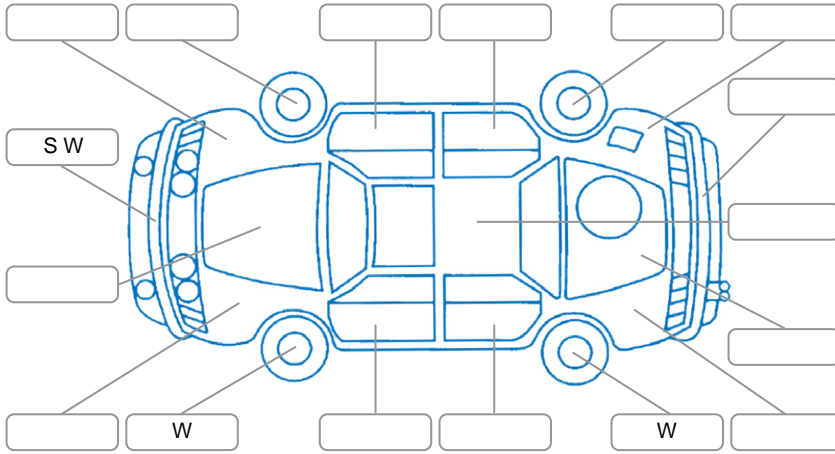

Report ID:	27,871,552	Version:	2
Created:	14 Apr 2026		

Make:	Subaru	Model:	Impreza
Body Style:	Sedan	Year:	2017
Rego No.:		Rego Expiry:	
WoF Expiry:	17 Feb 2027	Odometer:	94,320 Kms
Good No.:	27871552	VIN:	7AT0GF09X26008685
Next Service:	104312	Service History:	No

**Key**

S = Scratch    R = Rust    C = Crack    \* = Decals    W = Significant scuffs  
 D = Dent    PT = Paint defect    P = Pin dent    SC = Stone Chips

Note: some defects and blemishes may not be displayed in the diagram