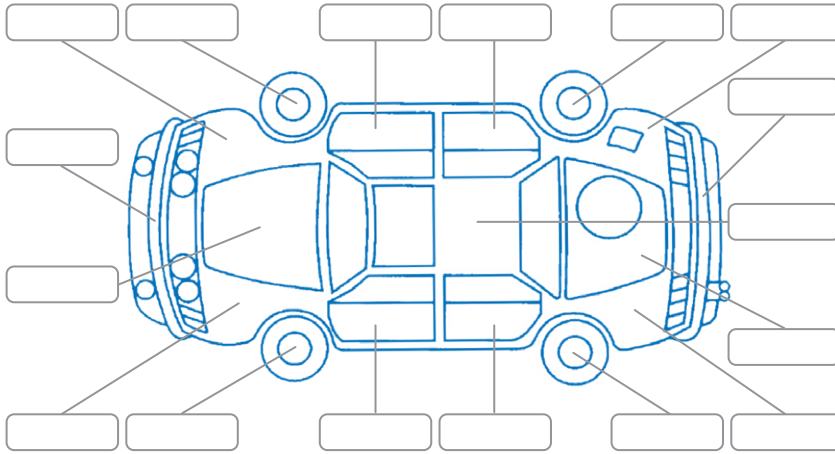

Report ID:	27,871,506	Version:	1
Created:	27 Mar 2026		

Make:	Nissan	Model:	Serena
Body Style:	Wagon	Year:	2017
Rego No.:		Rego Expiry:	
WoF Expiry:	13 Feb 2027	Odometer:	87,250 Kms
Good No.:	27871506	VIN:	7AT0DH3FX26025489
Next Service:	97250	Service History:	No

Key

S = Scratch R = Rust C = Crack * = Decals W = Significant scuffs
 D = Dent PT = Paint defect P = Pin dent SC = Stone Chips

Note: some defects and blemishes may not be displayed in the diagram

Body Inspection Comments