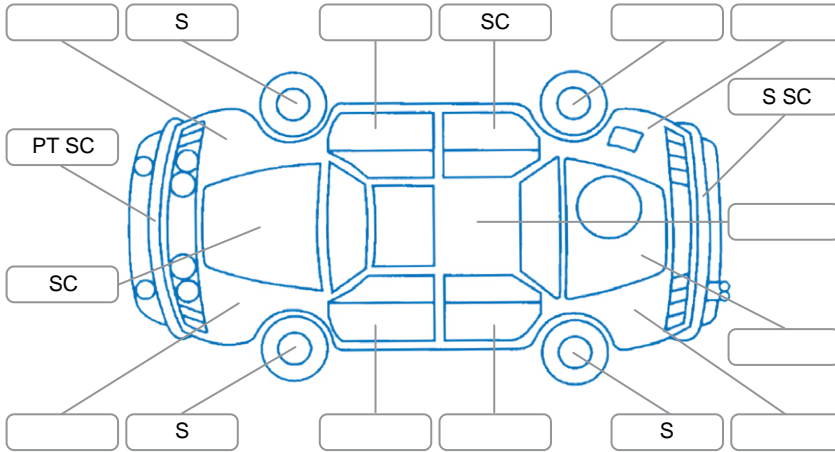

Report ID:	27,869,409	Version:	4
Created:	18 Feb 2026		

Make:	Mazda	Model:	Mazda3
Body Style:	Sedan	Year:	2020
Rego No.:		Rego Expiry:	
WoF Expiry:	04 Feb 2027	Odometer:	119,292 Kms
Good No.:	27869409	VIN:	7AT0C13GX26112785
Next Service:	129,286 Kms	Service History:	No

**Key**

S = Scratch    R = Rust    C = Crack    \* = Decals    W = Significant scuffs  
 D = Dent    PT = Paint defect    P = Pin dent    SC = Stone Chips

Note: some defects and blemishes may not be displayed in the diagram