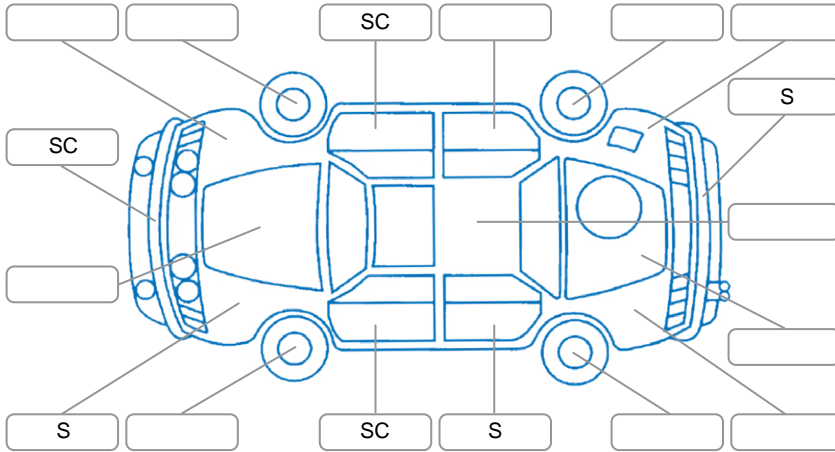

Report ID:	27,855,114	Version:	3
Created:	30 Mar 2026		

Make:	Toyota	Model:	Sienta
Body Style:	Hatchback	Year:	2018
Rego No.:	RNE4	Rego Expiry:	01 Dec 2026
WoF Expiry:	10 Apr 2027	Odometer:	76,420 Kms
Good No.:	27855114	VIN:	7AT0H64YX25007473
Next Service:	86,403km	Service History:	No

Key

S = Scratch R = Rust C = Crack * = Decals W = Significant scuffs
 D = Dent PT = Paint defect P = Pin dent SC = Stone Chips

Note: some defects and blemishes may not be displayed in the diagram

Body Inspection Comments