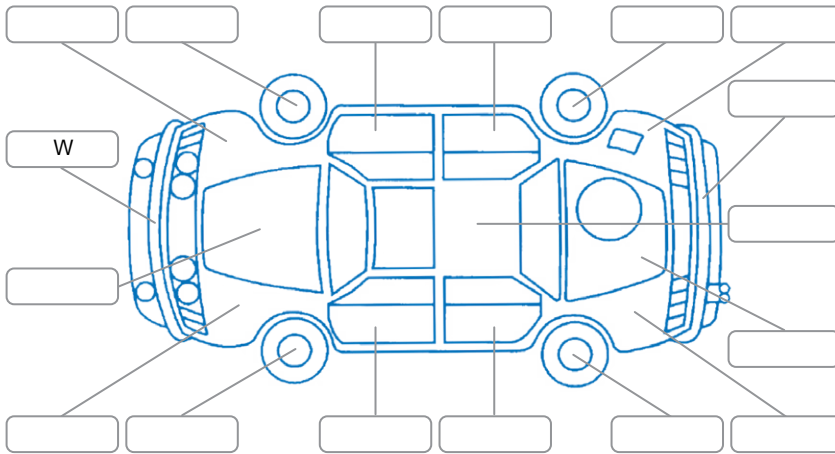

Report ID:	27,854,816	Version:	3
Created:	03 Jun 2026		

Make:	Nissan	Model:	Fairlady
Body Style:	Sports Car	Year:	2004
Rego No.:	HNK846	Rego Expiry:	10 Sep 2026
WoF Expiry:	16 Jun 2027	Odometer:	85,333 Kms
Good No.:	27854816	VIN:	7AT0DH2PX14300189
Next Service:	95,000 Kms	Service History:	No

**Key**  
 S = Scratch    R = Rust    C = Crack    \* = Decals    W = Significant scuffs  
 D = Dent    PT = Paint defect    P = Pin dent    SC = Stone Chips

Note: some defects and blemishes may not be displayed in the diagram