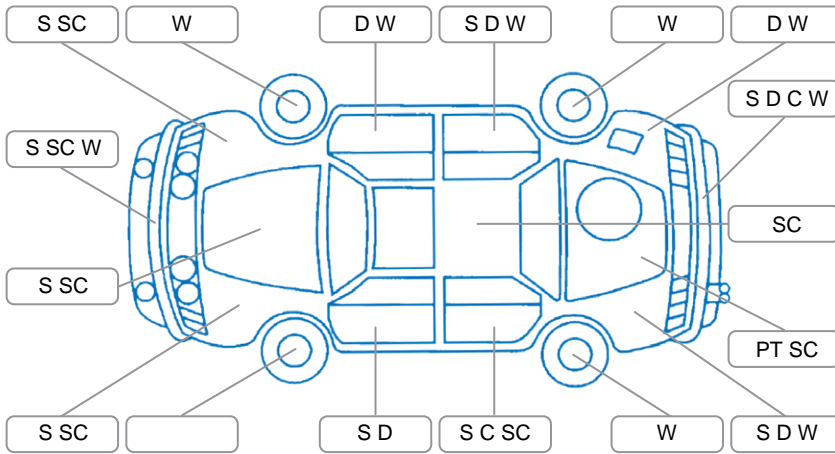

Report ID:	27,852,550	Version:	4
Created:	18 Feb 2026		

Make:	Mitsubishi	Model:	Pajero
Body Style:	SUV	Year:	2006
Rego No.:	DPA387	Rego Expiry:	30 Jun 2026
WoF Expiry:	18 Dec 2026	Odometer:	156,679 Kms
Good No.:	27852550	VIN:	JMFLYV77W5J003187
Next Service:	166,637km	Service History:	Yes

Key

S = Scratch R = Rust C = Crack * = Decals W = Significant scuffs
 D = Dent PT = Paint defect P = Pin dent SC = Stone Chips

Note: some defects and blemishes may not be displayed in the diagram

Body Inspection Comments

Conditions During Body Inspection: Dry

Under Carriage and Under Bonnet Inspection Comments

4WD

Interior Comments

Seats:	Good
Carpets:	Average
Panels:	Average
Dashboard:	Good

General Comments

Road Conditions During Test Drive	Dry		
Engine Timing Mechanism	Timing Chain		
Evidence of Cam Belt Replacement	<input type="checkbox"/> Yes	<input type="checkbox"/> No	Kms
Inspected by:	Rowan Fey		
Published by:	Neave Sines		
Inspection Date:	10 Dec 2025		