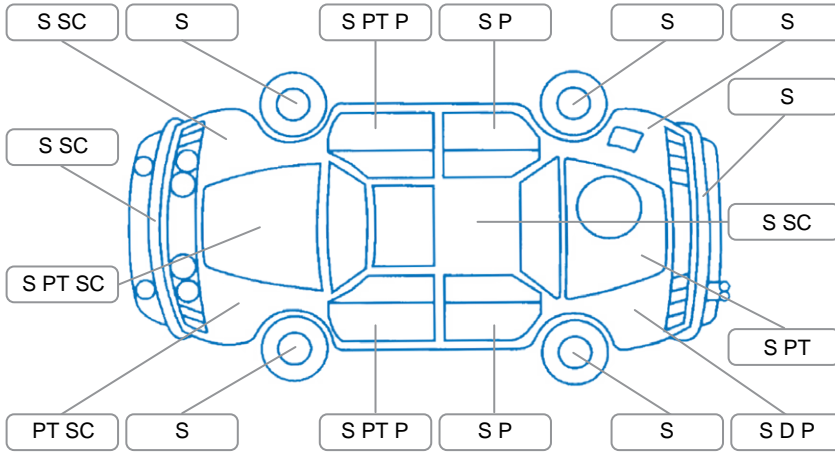

Report ID:	27,842,885	Version:	1
Created:	11 Dec 2025		

Make:	Toyota	Model:	Caldina
Body Style:	Wagon	Year:	2007
Rego No.:	QCK797	Rego Expiry:	17 Aug 2026
WoF Expiry:	23 Dec 2026	Odometer:	178,926 Kms
Good No.:	27842885	VIN:	7AT0H624X13030685
Next Service:	188,923km's	Service History:	No

### Key

S = Scratch    R = Rust    C = Crack    \* = Decals    W = Significant scuffs  
 D = Dent    PT = Paint defect    P = Pin dent    SC = Stone Chips

Note: some defects and blemishes may not be displayed in the diagram

### Body Inspection Comments

Rear tailgate will not stay up/open, gas struts need replaced.

Conditions During Body Inspection

Dry