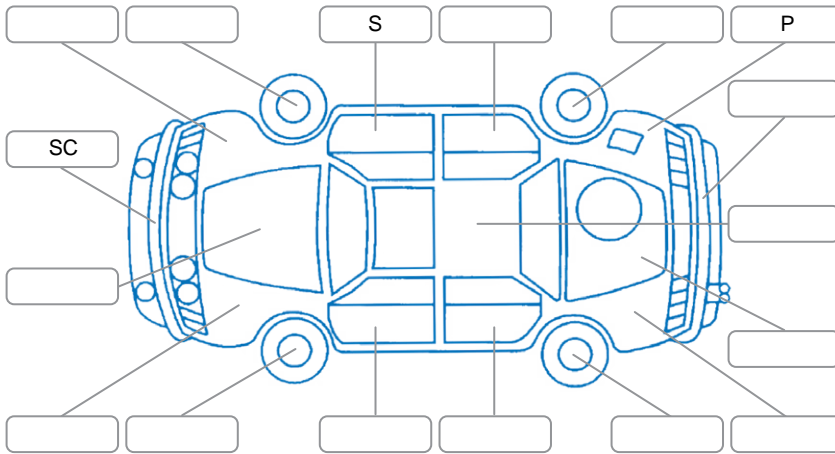

Report ID:	27,841,544	Version:	2
Created:	16 Dec 2025		

Make:	Toyota	Model:	Rav4
Body Style:	SUV	Year:	2021
Rego No.:	NYA492	Rego Expiry:	08 Sep 2026
WoF Expiry:	11 Dec 2026	Odometer:	111,423 Kms
Good No.:	27841544	VIN:	JTMBW3FV90D131013
Next Service:	117000	Service History:	No

**Key**  
 S = Scratch    R = Rust    C = Crack    \* = Decals    W = Significant scuffs  
 D = Dent    PT = Paint defect    P = Pin dent    SC = Stone Chips

Note: some defects and blemishes may not be displayed in the diagram