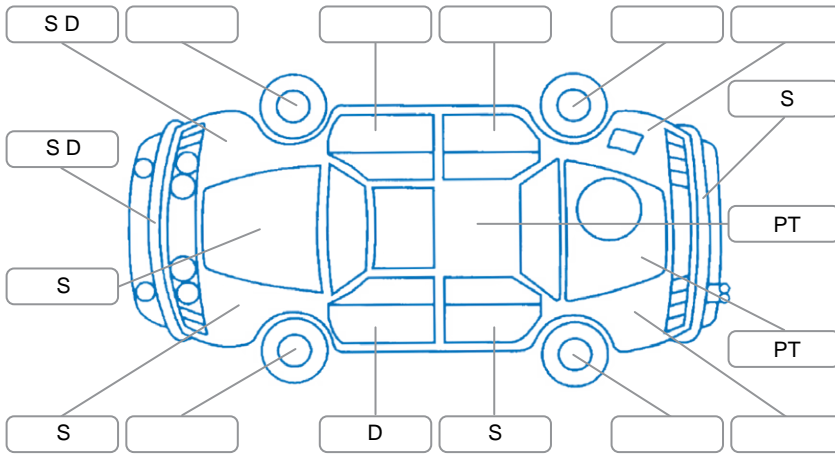

Report ID:	27,835,514	Version:	3
Created:	17 Apr 2026		

Make:	Ford	Model:	Transit
Body Style:	Van	Year:	2021
Rego No.:	NLQ234	Rego Expiry:	27 Apr 2026
WoF Expiry:	06 Sep 2026	Odometer:	81,184 Kms
Good No.:	27835514	VIN:	WF0YXXTTGYLS26207
Next Service:	94,000 kms	Service History:	No

**Key**  
 S = Scratch    R = Rust    C = Crack    \* = Decals    W = Significant scuffs  
 D = Dent    PT = Paint defect    P = Pin dent    SC = Stone Chips

Note: some defects and blemishes may not be displayed in the diagram