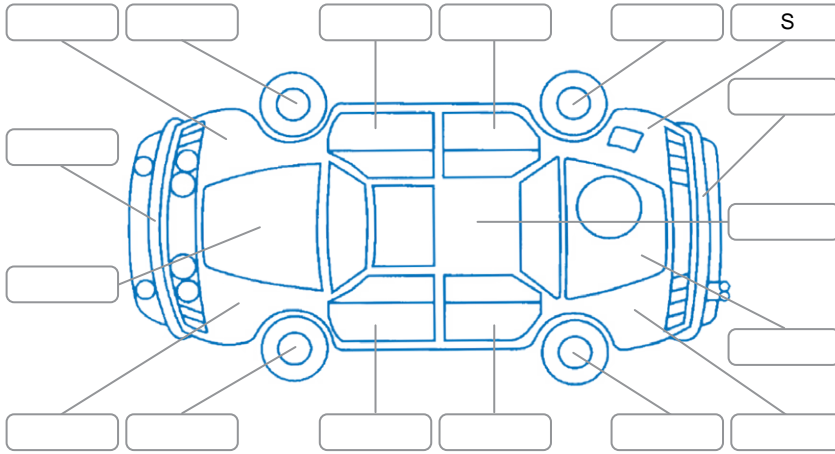

Report ID:	27,835,496	Version:	2
Created:	26 Mar 2026		

Make:	Ford	Model:	Transit
Body Style:	Van	Year:	2021
Rego No.:	NTW721	Rego Expiry:	03 Dec 2026
WoF Expiry:	15 Nov 2026	Odometer:	88,322 Kms
Good No.:	27835496	VIN:	WFOYXXTTGYMR04026
Next Service:	103,000 kms	Service History:	Yes

Key

S = Scratch R = Rust C = Crack * = Decals W = Significant scuffs
 D = Dent PT = Paint defect P = Pin dent SC = Stone Chips

Note: some defects and blemishes may not be displayed in the diagram

Body Inspection Comments

Conditions During Body Inspection

Dry

Under Carriage and Under Bonnet Inspection Comments

Interior Comments

Seats:	Poor
Carpets:	Poor
Panels:	Average
Dashboard:	Average

General Comments

Road Conditions During Test Drive Dry