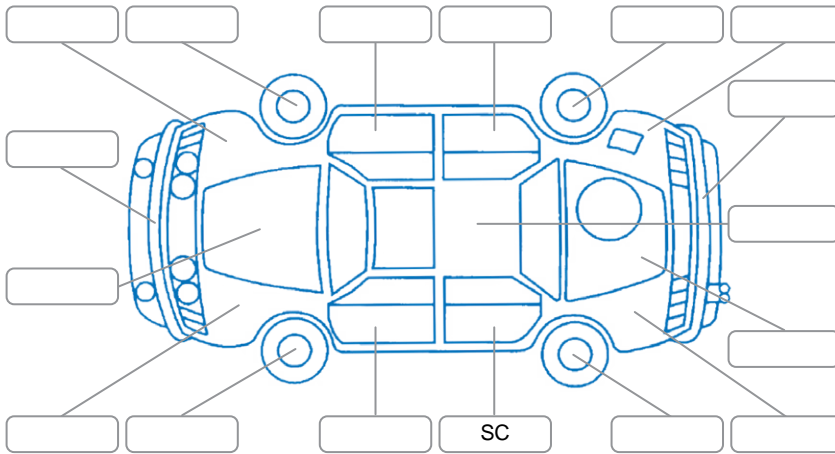

Report ID:	27,833,776	Version:	4
Created:	09 Apr 2026		

Make:	Toyota	Model:	Vellfire
Body Style:	Wagon	Year:	2012
Rego No.:		Rego Expiry:	
WoF Expiry:	23 Mar 2027	Odometer:	85,691 Kms
Good No.:	27833776	VIN:	7AT0H65MX26246102
Next Service:	95,619 kms	Service History:	No

Key
 S = Scratch R = Rust C = Crack * = Decals W = Significant scuffs
 D = Dent PT = Paint defect P = Pin dent SC = Stone Chips

Note: some defects and blemishes may not be displayed in the diagram

Body Inspection Comments