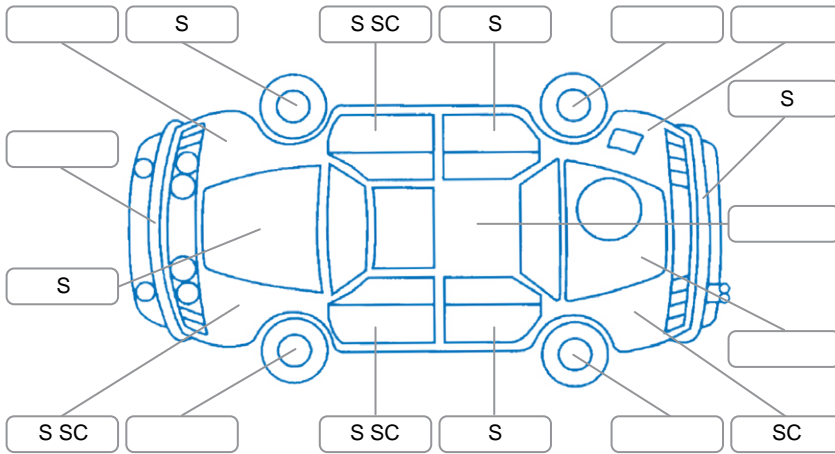

Report ID:	27,833,748	Version:	2
Created:	12 May 2026		

Make:	Toyota	Model:	Vellfire
Body Style:	Wagon	Year:	2014
Rego No.:		Rego Expiry:	
WoF Expiry:	23 Apr 2027	Odometer:	78,913 Kms
Good No.:	27833748	VIN:	7AT0H65MX26323008
Next Service:	86,909 Kms	Service History:	No

Key
 S = Scratch R = Rust C = Crack * = Decals W = Significant scuffs
 D = Dent PT = Paint defect P = Pin dent SC = Stone Chips

Note: some defects and blemishes may not be displayed in the diagram

Body Inspection Comments

Conditions During Body Inspection: Dry

Under Carriage and Under Bonnet Inspection Comments

Interior Comments

Seats:	Good
Carpets:	Good
Panels:	Good
Dashboard:	Good

General Comments

Road Conditions During Test Drive	Dry		
Engine Timing Mechanism	Timing Chain		
Evidence of Cam Belt Replacement	<input type="checkbox"/> Yes	<input type="checkbox"/> No	Kms
Inspected by:	Troy Smith		
Published by:	Shanna Bullion		
Inspection Date:	28 Apr 2026		