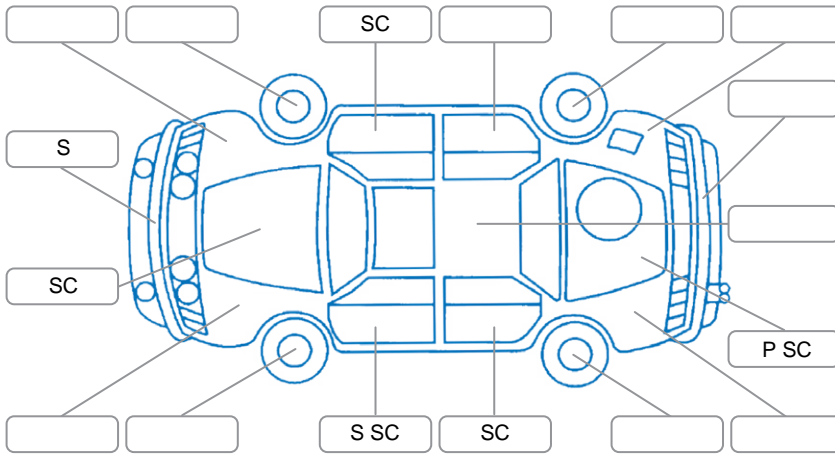

Report ID:	27,833,626	Version:	2
Created:	30 Apr 2026		

Make:	Toyota	Model:	Hiace
Body Style:	Van	Year:	2020
Rego No.:		Rego Expiry:	
WoF Expiry:	13 Apr 2027	Odometer:	130,485 Kms
Good No.:	27833626	VIN:	7AT0H60FX25039271
Next Service:	140,000 Kms	Service History:	No

Key
 S = Scratch R = Rust C = Crack * = Decals W = Significant scuffs
 D = Dent PT = Paint defect P = Pin dent SC = Stone Chips

Note: some defects and blemishes may not be displayed in the diagram

Body Inspection Comments

Conditions During Body Inspection: Dry

Under Carriage and Under Bonnet Inspection Comments

Interior Comments

Seats:	Good
Carpets:	Good
Panels:	Good
Dashboard:	Good

General Comments

Road Conditions During Test Drive	Dry
Engine Timing Mechanism	Timing Chain
Evidence of Cam Belt Replacement	<input type="checkbox"/> Yes <input type="checkbox"/> No Kms
Inspected by:	Caleb Spicer Lee
Published by:	Shanna Bullion
Inspection Date:	15 Apr 2026