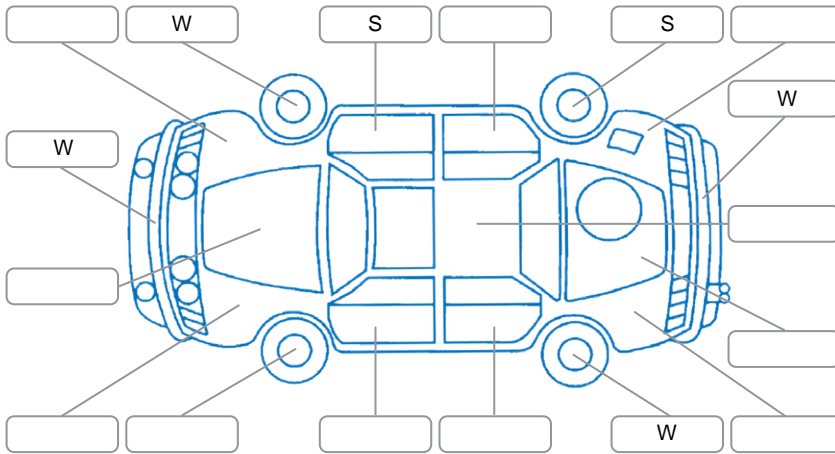

Report ID:	27,833,299	Version:	2
Created:	07 Apr 2026		

Make:	Subaru	Model:	Levorg
Body Style:	Wagon	Year:	2014
Rego No.:		Rego Expiry:	
WoF Expiry:	05 Feb 2027	Odometer:	127,420 Kms
Good No.:	27833299	VIN:	7AT0GF22X26014247
Next Service:	137,240 Kms	Service History:	No

Key

S = Scratch R = Rust C = Crack * = Decals W = Significant scuffs
 D = Dent PT = Paint defect P = Pin dent SC = Stone Chips

Note: some defects and blemishes may not be displayed in the diagram

Body Inspection Comments