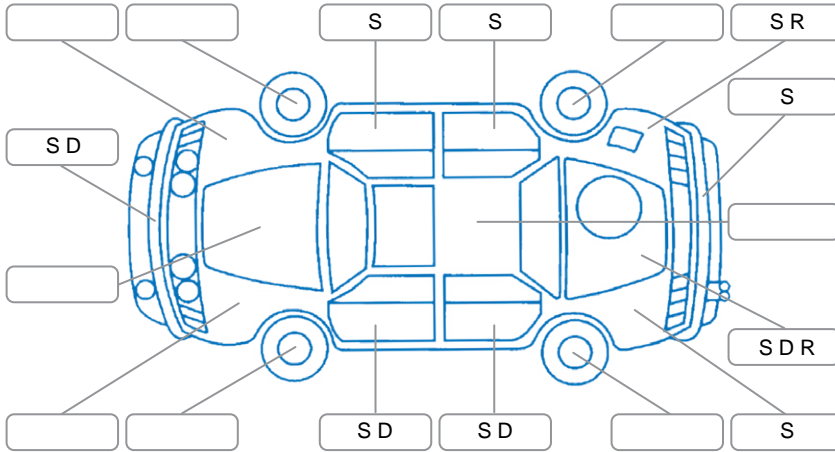

Make:	Ford	Model:	Ranger
Body Style:	Utility	Year:	2017
Rego No.:	KYL718	Rego Expiry:	12 Oct 2026
WoF Expiry:	04 May 2027	Odometer:	165,362 Kms
Good No.:	27831400	VIN:	MPBUMFF50HX135531
Next Service:	176,520 kms	Service History:	Yes

Key

S = Scratch R = Rust C = Crack * = Decals W = Significant scuffs
 D = Dent PT = Paint defect P = Pin dent SC = Stone Chips

Note: some defects and blemishes may not be displayed in the diagram

Body Inspection Comments

Has a fresh VTNZ WOF.
 Both front lower ball joints been replaced.

Conditions During Body Inspection

Dry

Under Carriage and Under Bonnet Inspection Comments

Underbody surface rust.

Interior Comments

Seats:	Poor
Carpets:	Average
Panels:	Average
Dashboard:	Good

General Comments

Both front seats torn, driver's door seal torn.

Road Conditions During Test Drive	Dry
Engine Timing Mechanism	Timing Chain
Evidence of Cam Belt Replacement	<input type="checkbox"/> Yes <input type="checkbox"/> No Kms
Inspected by:	Marlon Espena
Published by:	Henry Manders
Inspection Date:	20 Jan 2026