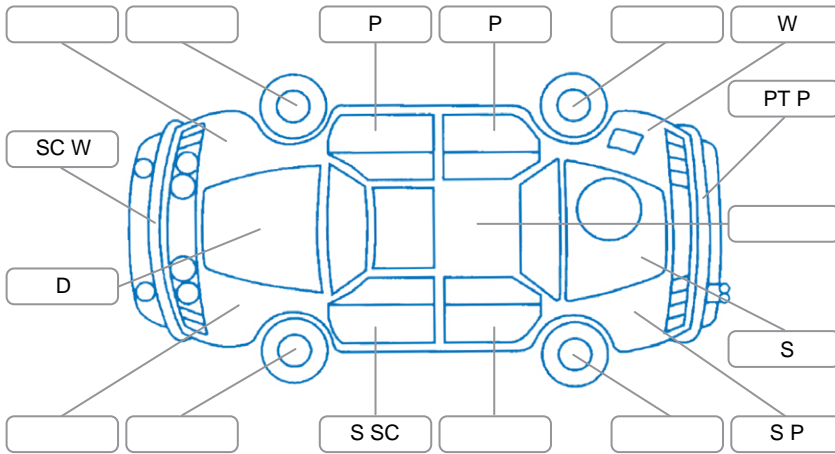

Report ID:	27,829,505	Version:	3
Created:	30 Apr 2026		

Make:	Great Wall	Model:	Steed
Body Style:	Utility	Year:	2020
Rego No.:	NDY140	Rego Expiry:	09 Feb 2026
WoF Expiry:	20 Dec 2026	Odometer:	116,690 Kms
Good No.:	27829505	VIN:	LGWCB3186LB630182
Next Service:	126000kms	Service History:	No

Key
 S = Scratch R = Rust C = Crack * = Decals W = Significant scuffs
 D = Dent PT = Paint defect P = Pin dent SC = Stone Chips

Note: some defects and blemishes may not be displayed in the diagram

Body Inspection Comments