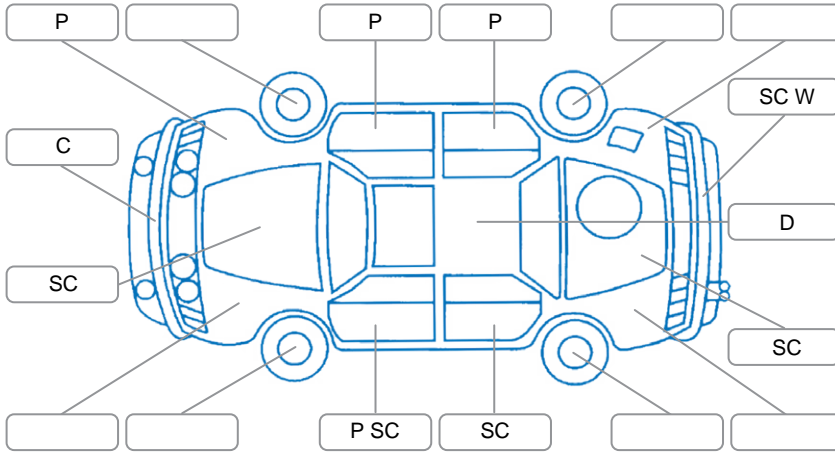

Report ID:	27,826,544	Version:	4
Created:	17 Feb 2026		

Make:	Toyota	Model:	Alphard
Body Style:	Wagon	Year:	2009
Rego No.:	PBY197	Rego Expiry:	10 May 2026
WoF Expiry:	09 Feb 2027	Odometer:	174,111 Kms
Good No.:	27826544	VIN:	7AT0H64EX21076063
Next Service:	184,000 kms	Service History:	No

Key

S = Scratch R = Rust C = Crack * = Decals W = Significant scuffs
 D = Dent PT = Paint defect P = Pin dent SC = Stone Chips

Note: some defects and blemishes may not be displayed in the diagram

Body Inspection Comments

Centre console trim damaged.

Conditions During Body Inspection

Dry

Under Carriage and Under Bonnet Inspection Comments

Interior Comments

Seats:	Average
Carpets:	Good
Panels:	Good
Dashboard:	Good

General Comments