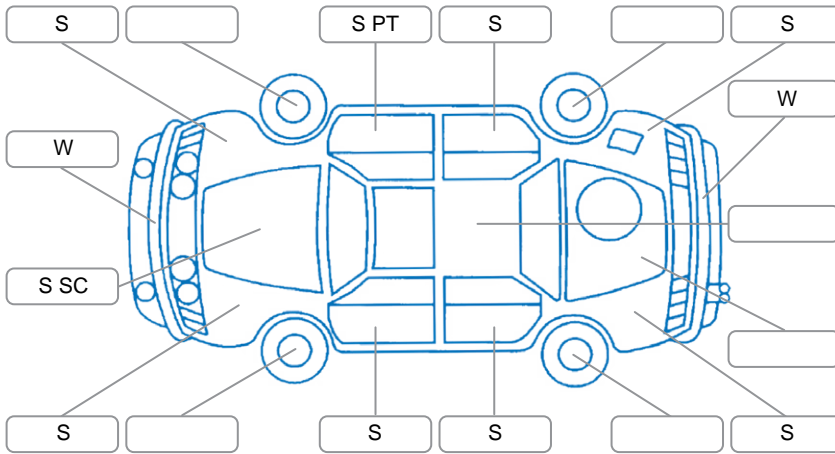

Report ID:	27,818,069	Version:	2
Created:	11 May 2026		

Make:	Toyota	Model:	Hilux
Body Style:	Wagon	Year:	1996
Rego No.:	RJP841	Rego Expiry:	14 Oct 2026
WoF Expiry:	13 Oct 2026	Odometer:	272,143 Kms
Good No.:	27818069	VIN:	7A8H60G0702011065
Next Service:	7/5/27 or 282000kms	Service History:	No

Key
 S = Scratch R = Rust C = Crack * = Decals W = Significant scuffs
 D = Dent PT = Paint defect P = Pin dent SC = Stone Chips

Note: some defects and blemishes may not be displayed in the diagram

Body Inspection Comments

Stone chips in windscreen.

Conditions During Body Inspection

Dry

Under Carriage and Under Bonnet Inspection Comments

Oil seepage under engine.
 Surface corrosion underneath vehicle.

Interior Comments

Seats:	Average
Carpets:	Average
Panels:	Average
Dashboard:	Good