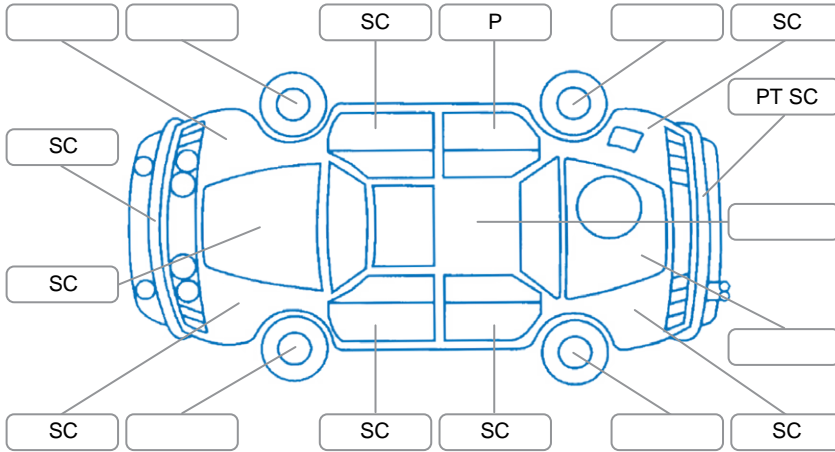

Report ID:	27,793,742	Version:	3
Created:	07 Apr 2026		

Make:	Chevrolet	Model:	Silverado 1500
Body Style:	Utility	Year:	2021
Rego No.:	NPH427	Rego Expiry:	24 Jan 2026
WoF Expiry:	14 Jul 2026	Odometer:	80,399 Kms
Good No.:	27793742	VIN:	3GCUY9EL0MG226865
Next Service:	87440	Service History:	No

Key

S = Scratch R = Rust C = Crack * = Decals W = Significant scuffs
 D = Dent PT = Paint defect P = Pin dent SC = Stone Chips

Note: some defects and blemishes may not be displayed in the diagram

Body Inspection Comments