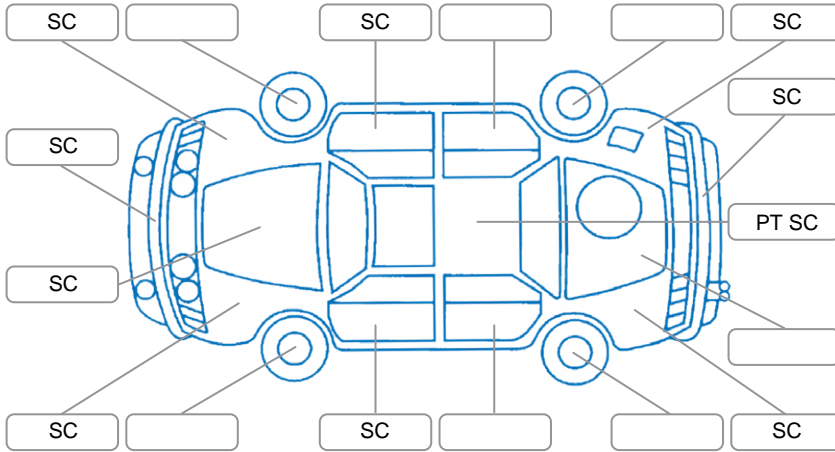

Report ID:	27,788,582	Version:	6
Created:	06 Mar 2026		

Make:	Nissan	Model:	NV350
Body Style:	Van	Year:	2017
Rego No.:		Rego Expiry:	
WoF Expiry:	16 Jan 2027	Odometer:	69,397 Kms
Good No.:	27788582	VIN:	7AT0DH8RX25031994
Next Service:	79,393 Kms	Service History:	No

Key

S = Scratch R = Rust C = Crack * = Decals W = Significant scuffs
 D = Dent PT = Paint defect P = Pin dent SC = Stone Chips

Note: some defects and blemishes may not be displayed in the diagram

Body Inspection Comments