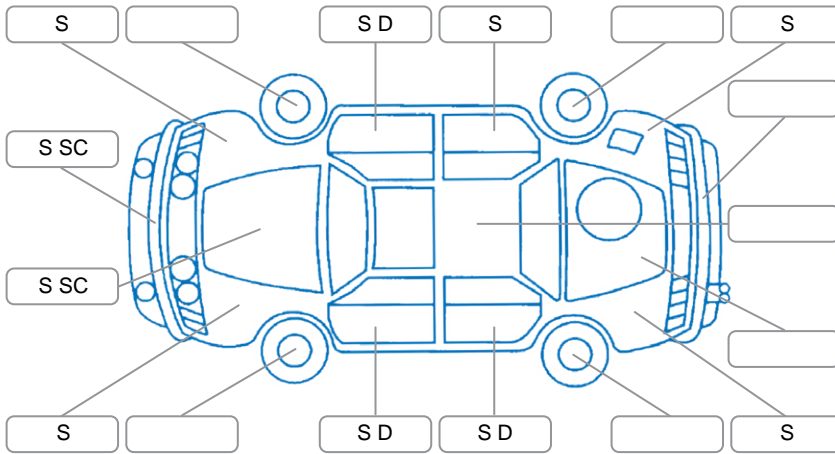

Report ID:	27,704,582	Version:	2
Created:	10 Jun 2026		

Make:	KIA	Model:	Sportage
Body Style:	SUV	Year:	2022
Rego No.:	MEB362	Rego Expiry:	30 Jun 2026
WoF Expiry:	16 Dec 2026	Odometer:	69,375 Kms
Good No.:	27704582	VIN:	KNAPX81BVN7091256
Next Service:	73,000 Kms	Service History:	Yes

**Key**  
 S = Scratch    R = Rust    C = Crack    \* = Decals    W = Significant scuffs  
 D = Dent    PT = Paint defect    P = Pin dent    SC = Stone Chips

Note: some defects and blemishes may not be displayed in the diagram

### Body Inspection Comments

LHF corner bumper coming apart

Conditions During Body Inspection

Dry