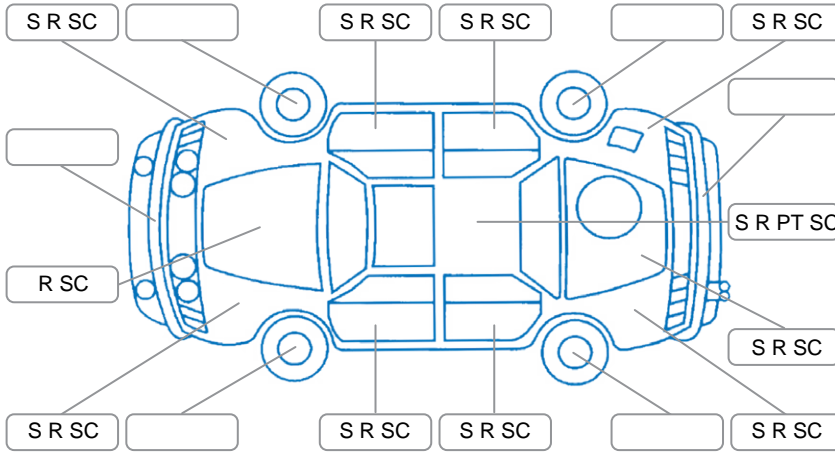

Report ID:	27,704,553	Version:	6
Created:	18 May 2026		

Make:	Nissan	Model:	NV350
Body Style:	Van	Year:	2013
Rego No.:	LYU968	Rego Expiry:	31 Jul 2025
WoF Expiry:	29 May 2027	Odometer:	197,928 Kms
Good No.:	27704553	VIN:	7AT0DH8RX18007673
Next Service:	207,928 Kms	Service History:	No

**Key**

S = Scratch    R = Rust    C = Crack    \* = Decals    W = Significant scuffs  
 D = Dent    PT = Paint defect    P = Pin dent    SC = Stone Chips

Note: some defects and blemishes may not be displayed in the diagram