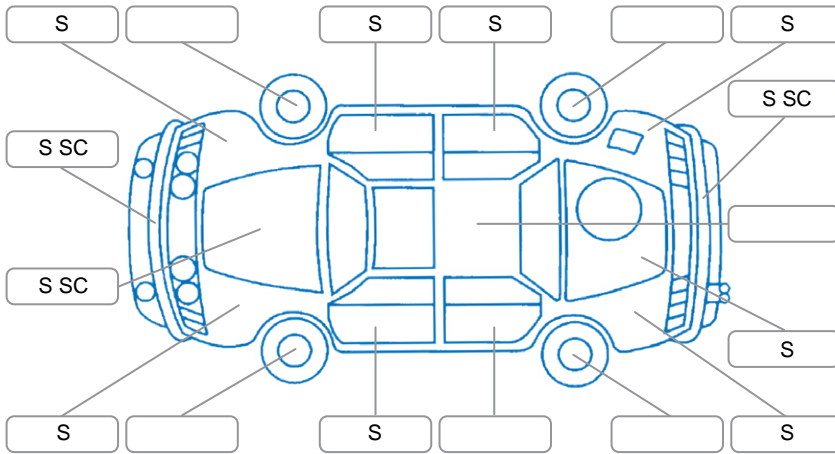

Report ID:	27,704,405	Version:	2
Created:	15 May 2026		

Make:	Ford	Model:	Endura
Body Style:	SUV	Year:	2018
Rego No.:	LRY344	Rego Expiry:	05 Jun 2026
WoF Expiry:	30 Jun 2026	Odometer:	116,918 Kms
Good No.:	27704405	VIN:	2FMTK5A36JBB76835
Next Service:	127,000 Kms	Service History:	Yes

**Key**

S = Scratch    R = Rust    C = Crack    \* = Decals    W = Significant scuffs  
 D = Dent    PT = Paint defect    P = Pin dent    SC = Stone Chips

Note: some defects and blemishes may not be displayed in the diagram

**Body Inspection Comments**

Moisture in taillights

Conditions During Body Inspection

Dry

**Under Carriage and Under Bonnet Inspection Comments**

RHR differential seal leaking

**Interior Comments**

Seats:	Average
Carpets:	Average
Panels:	Average
Dashboard:	Average

**General Comments**

Navigation cuts out after few seconds and requests the dongle be reconnected.  
 Rear wiper smears

Road Conditions During Test Drive

Dry

Engine Timing Mechanism

Timing Chain

Evidence of Cam Belt Replacement