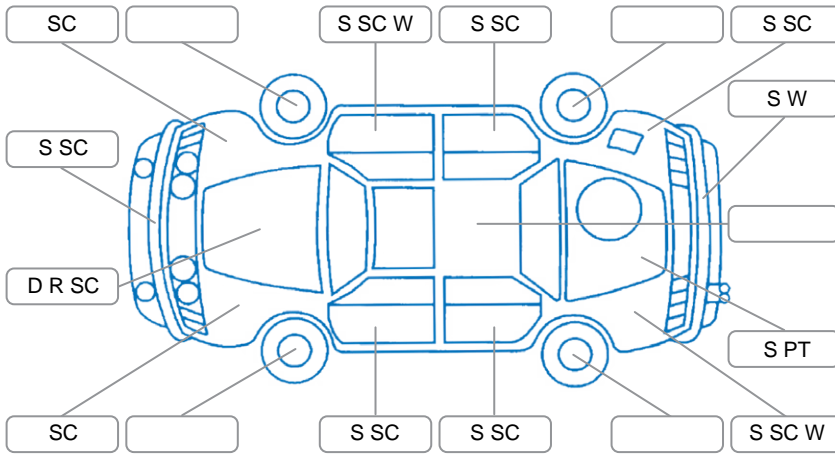

Report ID:	27,704,286	Version:	2
Created:	17 Apr 2026		

Make:	Toyota	Model:	Aqua
Body Style:	Hatchback	Year:	2017
Rego No.:	QEJ132	Rego Expiry:	19 Mar 2026
WoF Expiry:	24 Oct 2026	Odometer:	141,353 Kms
Good No.:	27704286	VIN:	7AT0H65YX23612087
Next Service:	131,000 Kms	Service History:	No

**Key**  
 S = Scratch    R = Rust    C = Crack    \* = Decals    W = Significant scuffs  
 D = Dent    PT = Paint defect    P = Pin dent    SC = Stone Chips

Note: some defects and blemishes may not be displayed in the diagram